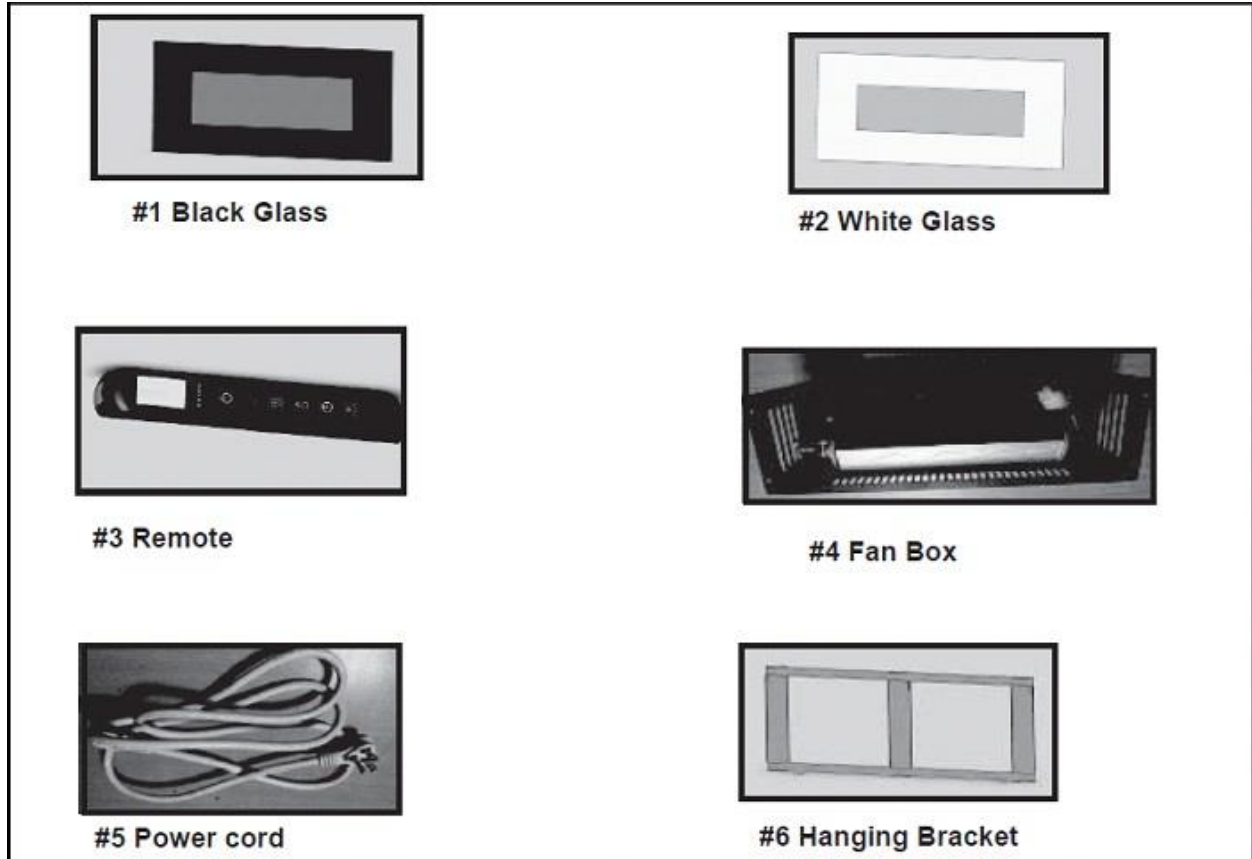

Quadra-Fire SimpliFire Wall-Mount 58 Fireplace

ITEM	DESCRIPTION	COMMENTS	PART NUMBER
1	Black Glass		GLA-WM58-BK
2	White Glass		GLA-WM58-WH
3	Remote		REMOTE-SF-ELEC
4	Fan Box		FAN-BOX-WM58
5	Power Cord		CORD-WM58
6	Hanging Bracket		BRACKET-WM58
	Flame Rod, 58"		ROD-WM58
	Rock Kit, Contains both White and Clear Rock		ROCKS-WM58/36
	Hardware Bag		HRDW-WM
	Includes: Masonry Anchors, Screw (ST5 x 40), Bolt (M4 x 8), Bolt (M5 x 10), 3/16 Toggle anchor		
	Grey Screen, 58"		GS-WM58
	Installation Manual		2040-903
	Motor, 58", 70", 94"		MOT-WM58/70/94